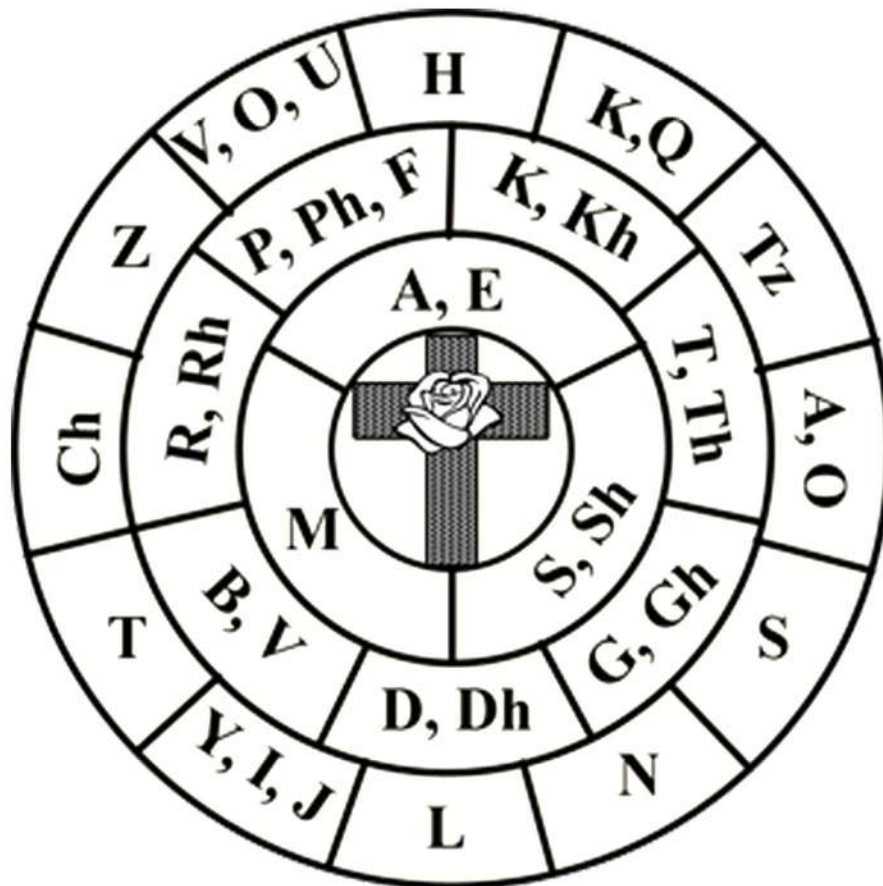

Key of Sigils

Create a sigil from any word. It could be an intention, a power word, your name, or anything else.

Place a piece of paper over the rose-cross template below.

Then connect each letter of the word from one box to the next.

This is the sigil creator used by the Hermetic Order of the Golden Dawn, originally in Hebrew. It is called the Key of Sigils and of Rituals. Translating from your native language to Hebrew is not required for these sigils to work.

It is said that it represents the Forces of the 22 Letters in Nature, as divided into a Three, a Seven, and a Twelve.

The inner Three Petals of the Rose symbolize the active Elements of Air, Fire, and Water, operating in the Earth, which is as it were the recipient of them, their container and ground of action. The seven next Petals answer to the Letters of the Seven Planets, and the Twelve Outer to the Twelve Signs of the Zodiac.