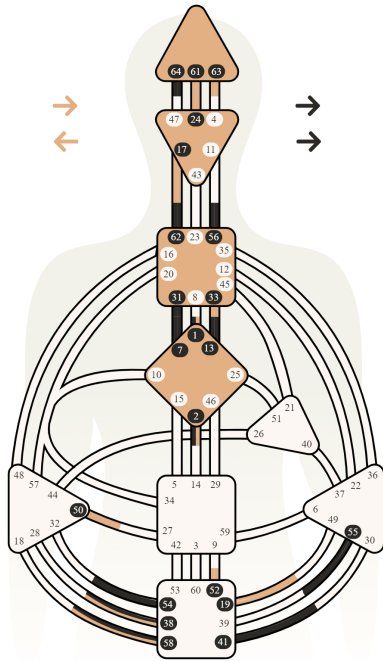

DESIGN

- 2.5
- ⊕ 1.5
- ⊗ 19.5
- ⊗ 33.5
- ☾ 50.5
- ♃ 24.4
- ♀ 17.1
- ♂ 63.2
- ♁ 52.5
- ♃ 61.5
- ♁ 58.6
- ♃ 38.6
- ♁ 1.4

KHADIJA HUSSAINI

PERSONALITY

- 7.3
- ⊕ 13.3
- ⊗ 41.6
- ⊗ 31.6
- ☾ 55.6
- ♃ 64.2
- ♀ 62.3
- ♂ 2.5
- ♁ 56.2
- ♃ 54.6
- ♁ 58.3
- ♃ 38.4
- ♁ 1.2

CHART PROPERTIES

BIRTH DATE: 8TH AUGUST 1990 @ 15:00 IN RYDE, NEW SOUTH WALES, AUSTRALIA

TYPE: PROJECTOR

THE SEER - PEOPLE WHO CAN SEE A BETTER, MORE EFFICIENT OR UPGRADED APPROACH TO A SPECIFIC THING(S) AND ARE HERE TO SHARE THAT WITH OTHERS

STRATEGY: BEING INVITED

AUTHORITY (THE WAY YOU MAKE DECISIONS): SELF PROJECTED

YOU GET CLARITY ON HOW YOU FEEL BY BOUNCING YOUR THOUGHTS OFF OTHER PEOPLE

DEFINITION: SINGLE DEFINITION

THERE IS EASY FLOW IN YOUR CHART

PROFILE: 3/5: THE GREAT LIFE EXPERIMENTER

INCARNATION CROSS: RIGHT ANGLE CROSS OF THE SPHINX (7/13 | 2/1)

NOT SELF THEME (THE TELL-TALE FEELING THAT HAPPENS WHEN YOU'RE NOT LIVING YOUR DESIGN):

BITTERNESS